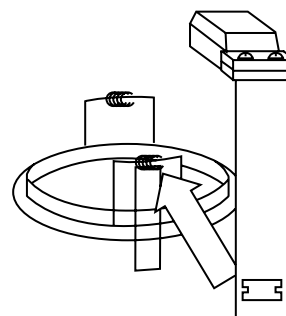

Modell/Malli
Model

MD-25
MD-28