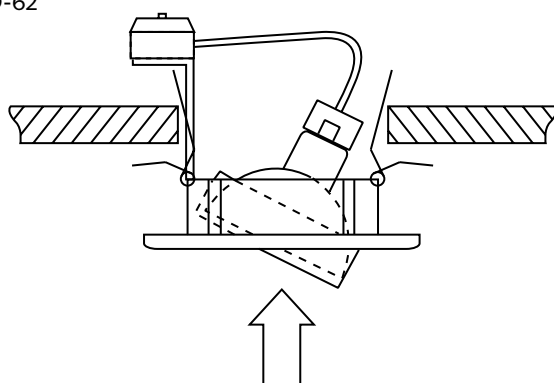

Modell/Malli
Model

MD-62